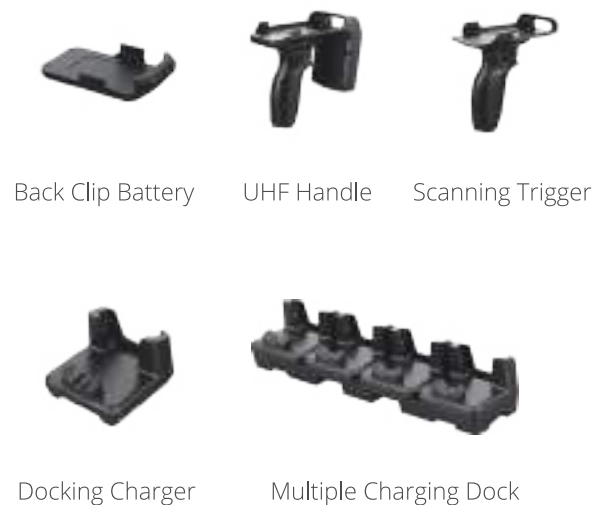

3G/4G

WiFi

Functions

- Support for Android 9.0 system
- Integrated 3G/4G all network communication, WiFi and other communication modes
- Equipped with 4000mAh large capacity battery, the machine has a endurance of 4 hours
- IP65 high protection level, in accordance with MIL-STD-810G
- Support GPS, GLONASS, more accurate positioning
- Equipped with 13 million pixel auto focus camera, easy to collect images and video information
- Support 1D/2D, NFC and other functional modules to meet the application needs of multiple industries

Product Six Views

Optional Accessories

Specification Parameter

Basic parameters	
Dimension	147.7 x 74 x 16.4mm
Weight	device unit 220g
Device Color	black
LCD	5inch IPS 16:9 , 720*1280
Touch Panel	5 points Capacitive , G+F
Camera	Rear 13MP
I/O	TF Card x 1 SIM Card x 1 Type C x 1 8Pin back shell x 1, 2Pin machine button x 1 Φ3.5mm standard earphone jack x 1
Power	AC100V ~ 240V, 50Hz/60Hz output DC 5V/2A
GPS	support: GPS+Glonass
Performance parameter	
CPU	Qualcomm Snapdragon 625 (MSM8953)
OS	Android 9.0/GMS
RAM	4GB LPDDR3
ROM	64GB